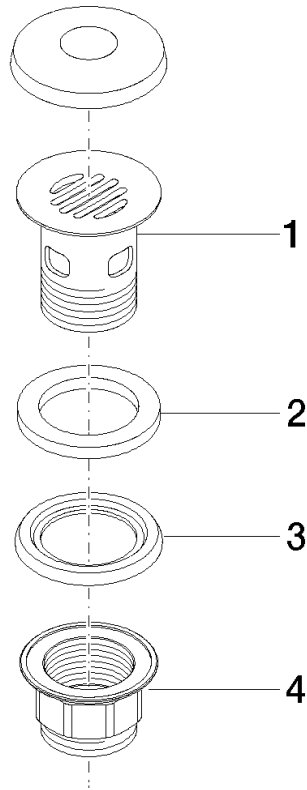

10 105 970

Only suitable for basins with an overflow.

Only suitable for basins with an overflow.

Fits: IMO, LULU, MADISON, MEM, TARA, CL.1, LISSÉ, VAIA, META, CYO

	Brushed Durabross (23kt Gold)	10 105 970-28
	Chrome	10 105 970-00
	Brushed Platinum	10 105 970-06
	Platinum	10 105 970-08
	Durabross (23kt Gold)	10 105 970-09
	Dark Chrome	10 105 970-19
	Light Gold	10 105 970-26
	Brushed Light Gold	10 105 970-27
	Matte Black	10 105 970-33
	Brushed Bronze	10 105 970-42
	Brushed Champagne (22kt Gold)	10 105 970-46
	Champagne (22kt Gold)	10 105 970-47
	Brushed Chrome	10 105 970-93
	Brushed Dark Platinum	10 105 970-99

Required miscellaneous

	Washer NBR 70 39,0 x 29,0 x 2,0 mm -	09 14 05 016 90
---	---	--------------------

Required miscellaneous

	Pipe Ø 32 x 0,75 x 110 mm - Brushed Durabross (23kt Gold)	09 28 23 005- 28
---	--	---------------------

10 105 970

10 105 970

Spare parts list

No.	Item Number	Name	Quantity used	Delivery time
1	09 11 01 027-28	cup	1	20
2	09 14 05 039 90	seal	1	2
3	09 14 03 025 90	seal	1	2
4	09 23 10 020-28	nut	1	20