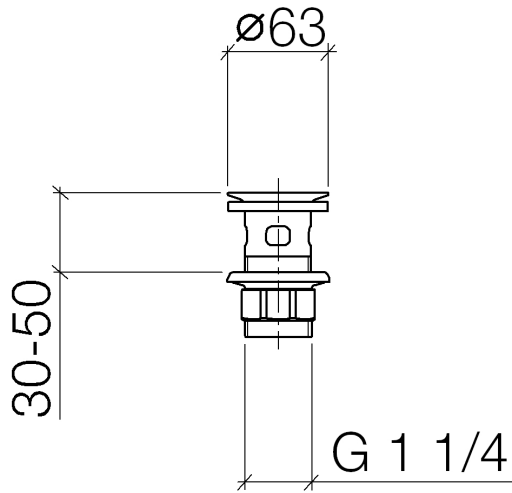

10 105 970

Only suitable for basins with an overflow.

Only suitable for basins with an overflow.

Fits: IMO, LULU, MADISON, MEM, TARA, CL.1, LISSÉ, VAIA, META, CYO

	Brushed Durabross (23kt Gold)	10 105 970-28
	Chrome	10 105 970-00
	Brushed Platinum	10 105 970-06
	Platinum	10 105 970-08
	Durabross (23kt Gold)	10 105 970-09
	Dark Chrome	10 105 970-19
	Light Gold	10 105 970-26
	Brushed Light Gold	10 105 970-27
	Matte Black	10 105 970-33
	Brushed Bronze	10 105 970-42
	Brushed Champagne (22kt Gold)	10 105 970-46
	Champagne (22kt Gold)	10 105 970-47
	Brushed Chrome	10 105 970-93
	Brushed Dark Platinum	10 105 970-99

Required miscellaneous

	Washer NBR 70 39,0 x 29,0 x 2,0 mm -	09 14 05 016 90
---	---	--------------------

Required miscellaneous

	Pipe Ø 32 x 0,75 x 110 mm - Brushed Durabross (23kt Gold)	09 28 23 005- 28
---	--	---------------------

10 105 970

10 105 970

Spare parts list

No.	Item Number	Name	Quantity used	Delivery time
1	09 11 01 027-28	cup	1	20
2	09 14 05 039 90	seal	1	2
3	09 14 03 025 90	seal	1	2
4	09 23 10 020-28	nut	1	20